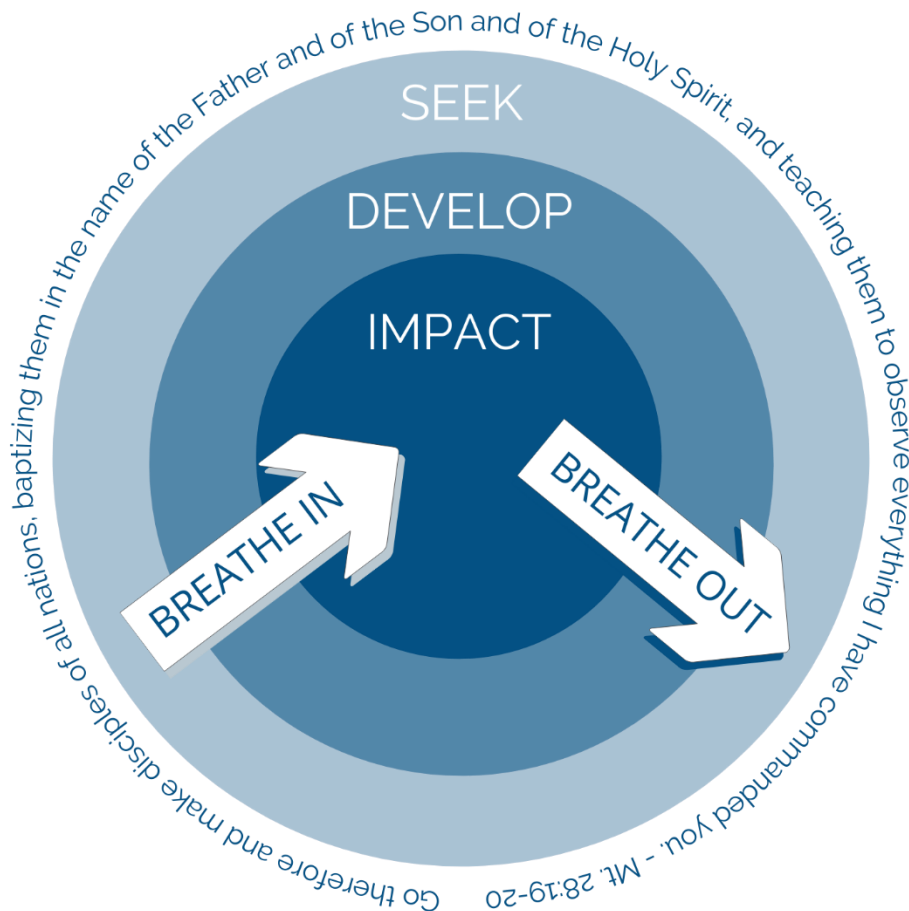

WE'RE ALL IN FOR 2021

CHRIST LUTHERAN CHURCH NEXT STEPS

Christ Lutheran Church has adopted a discipleship opportunity known as Disciples Made (Followers/Leaders/Missionaries Made). To foster a discipleship culture among the body at Christ Lutheran, we have restructured our Next Steps process to reinforce Disciples Made.

At Christ Lutheran Church, a “next step” is a commitment to intentional growth in one’s faith by a transformational experience known as Intentional Disciple-Making Environment (IDE). IDE’s are supported by three major components. They are 1) outcome-focused, 2) habit-fueled, and 3) content-flavored. The purpose of an IDE is the multiplication of disciples in keeping with Matthew 28:19: “Go and make disciples of all nations.”

Our vision is to grow an Intentional Disciple-Making Environment at Christ Lutheran Church by encouraging our members to:

1) **SEEK** a life surrendered to following Jesus.
2) Understand they are disciples called to make disciples. In order to breathe OUT (be mission-minded), we must also breathe IN (IDE).
3) Identify, **DEVELOP**, and empower their God-given gifts and abilities in order to be **IMPACTFUL** for His Kingdom purpose.

We **BREATHE IN** the Spirit and develop our character through habits of Scripture, Prayer, Worship, and Community.

We **BREATHE OUT** and influence the Kingdom through Acts 1:8 by fulfilling our calling and reaching the least, the lost, and the lonely.